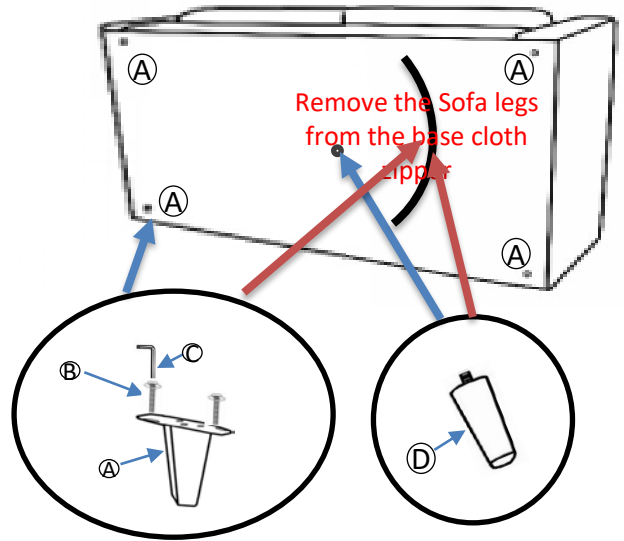

# LIVING SPACES

A	Sofa Legs		X4
B	Bolts		X8
C	Allen key		X1
D	Support Legs		X1

**ALLIE**

**225801/AS-6020-3S-MI**

**ALLIE JADE SOFA**

**225820/AS-6020-3S-ST**

**ALLIE DARK GREY SOFA**

Not provided