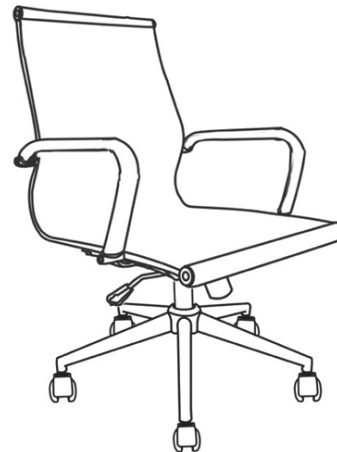

LIVING SPACES

A	ML-2048-A	 X1
B	ML-2048-B	 X1
C	ML-2048-C	 X1
D	ML-2048-D	 X1
E	ML-2048-E	 X5
F	ML-2048-F	 X4 M8x20mm
G	ML-2048-G	 X1

1

2

ML-2048/223556

WENDELL MESH OFFICE CHAIR

3

4

5

While handle is pulled outward, tilt mechanism is unlocked and rocking motion is possible. To adjust force required during rocking:

- Turn the knob clockwise to make rocking easier.
- Turn the knob counterclockwise to make rocking more difficult.
- Adjust according to your weight or as desired.