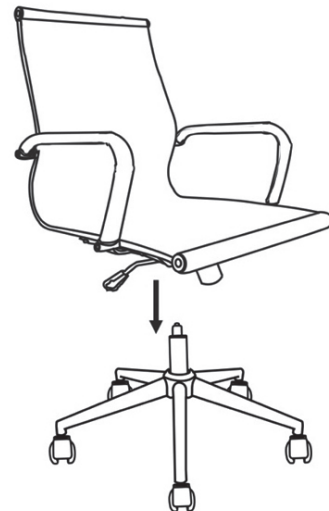

LIVING SPACES

A	ML-2048-A	 X1
B	ML-2048-B	 X1
C	ML-2048-C	 X1
D	ML-2048-D	 X1
E	ML-2048-E	 X5
F	ML-2048-F	 X4 M8x20mm
G	ML-2048-G	 X1

1

2

ML-2048/223556

WENDELL MESH OFFICE CHAIR

3

4

5

While handle is pulled outward, tilt mechanism is unlocked and rocking motion is possible. To adjust force required during rocking:

- Turn the knob clockwise to make rocking easier.
- Turn the knob counterclockwise to make rocking more difficult.
- Adjust according to your weight or as desired.