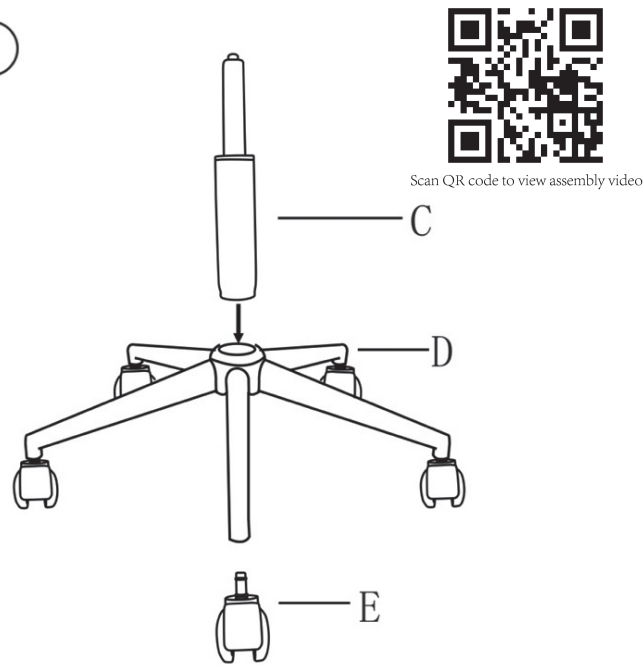

LIVING SPACES

A	ML-2048-A	 X1
B	ML-2048-B	 X1
C	ML-2048-C	 X1
D	ML-2048-D	 X1
E	ML-2048-E	 X5
F	ML-2048-F	 X4 M8x20mm
G	ML-2048-G	 X1

1

2

ML-2048/223556

WENDELL MESH OFFICE CHAIR

3

4

5

While handle is pulled outward, tilt mechanism is unlocked and rocking motion is possible. To adjust force required during rocking:

- Turn the knob clockwise to make rocking easier.
- Turn the knob counterclockwise to make rocking more difficult.
- Adjust according to your weight or as desired.