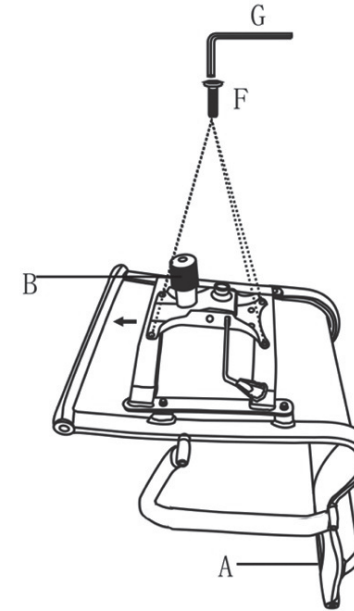

LIVING SPACES

A	ML-2048-A	 X1
B	ML-2048-B	 X1
C	ML-2048-C	 X1
D	ML-2048-D	 X1
E	ML-2048-E	 X5
F	ML-2048-F	 X4 M8x20mm
G	ML-2048-G	 X1

1

2

ML-2048/223556

WENDELL MESH OFFICE CHAIR

3

4

5

While handle is pulled outward, tilt mechanism is unlocked and rocking motion is possible. To adjust force required during rocking:

- Turn the knob clockwise to make rocking easier.
- Turn the knob counterclockwise to make rocking more difficult.
- Adjust according to your weight or as desired.