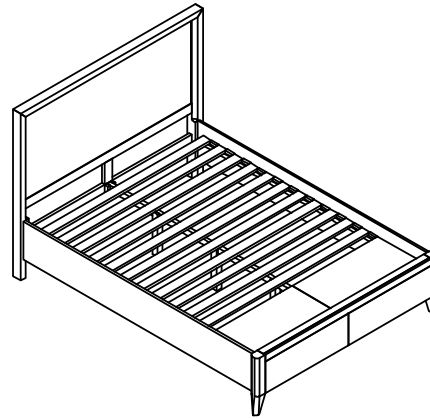

LIVING SPACES

ASSEMBLY INSTRUCTIONS

ALLEN PANEL BED WITH STORAGE

Queen LS SKU # 105306, King LS SKU # 200187, CAL King LS SKU # 105310

PART LIST

REF.	PART NAME	Q'TY
A	HEADBOARD	1
B	FOOTBOARD	1
C	SIDE RAIL	2
D	CENTER RAIL	1
E	SUPPORT LEG WITH SCREW ATTACHED HEAD	3
F	MATTRESS SLAT	12
G	MATTRESS BOARD	2
H	SCREW M4x30 	16
I	BOLT M6x12 	12
J	Allen key K5 	1

SPECIAL NOTE: PLEASE KEEP THESE INSTRUCTION FOR FURTHER USE

STEP 1

LIVING SPACES

ASSEMBLY INSTRUCTIONS ALLEN PANEL BED WITH STORAGE

Queen LS SKU # 105306, King LS SKU # 200187, CAL King LS SKU # 105310

STEP 2 Fasten the support legs (E) to center rail (D) with screws (H)