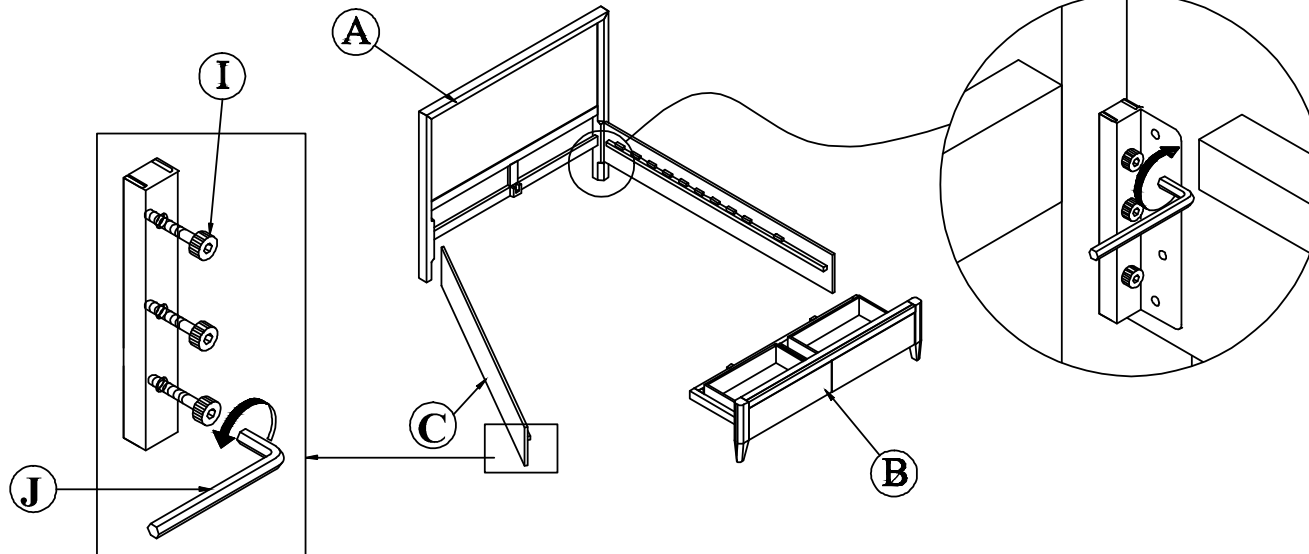

LIVING SPACES

ASSEMBLY INSTRUCTIONS

ALLEN PANEL BED WITH STORAGE

Queen LS SKU # 105306, King LS SKU # 200187, CAL King LS SKU # 105310

PART LIST

REF.	PART NAME	Q'TY
A	HEADBOARD	1
B	FOOTBOARD	1
C	SIDE RAIL	2
D	CENTER RAIL	1
E	SUPPORT LEG WITH SCREW ATTACHED HEAD	3
F	MATTRESS SLAT	12
G	MATTRESS BOARD	2
H	SCREW M4x30 	16
I	BOLT M6x12 	12
J	Allen key K5 	1

BEFORE YOU START

1. Choose a clean, level, spacious assembly area.
Avoid hard surfaces that may damage the product.
2. Check and ensure that you have all required contents for complete assembly.
3. Always read the assembly instructions carefully before beginning assembly.
4. The packaging and contents can be a choking hazard, therefore keep out of reach of small children at all times.
5. Do not over tighten the bolts as this may damage the thread.

SPECIAL NOTE: PLEASE KEEP THESE INSTRUCTION FOR FURTHER USE

STEP 1

LIVING SPACES

ASSEMBLY INSTRUCTIONS ALLEN PANEL BED WITH STORAGE

Queen LS SKU # 105306, King LS SKU # 200187, CAL King LS SKU # 105310

STEP 2 Fasten the support legs (E) to center rail (D) with screws (H)