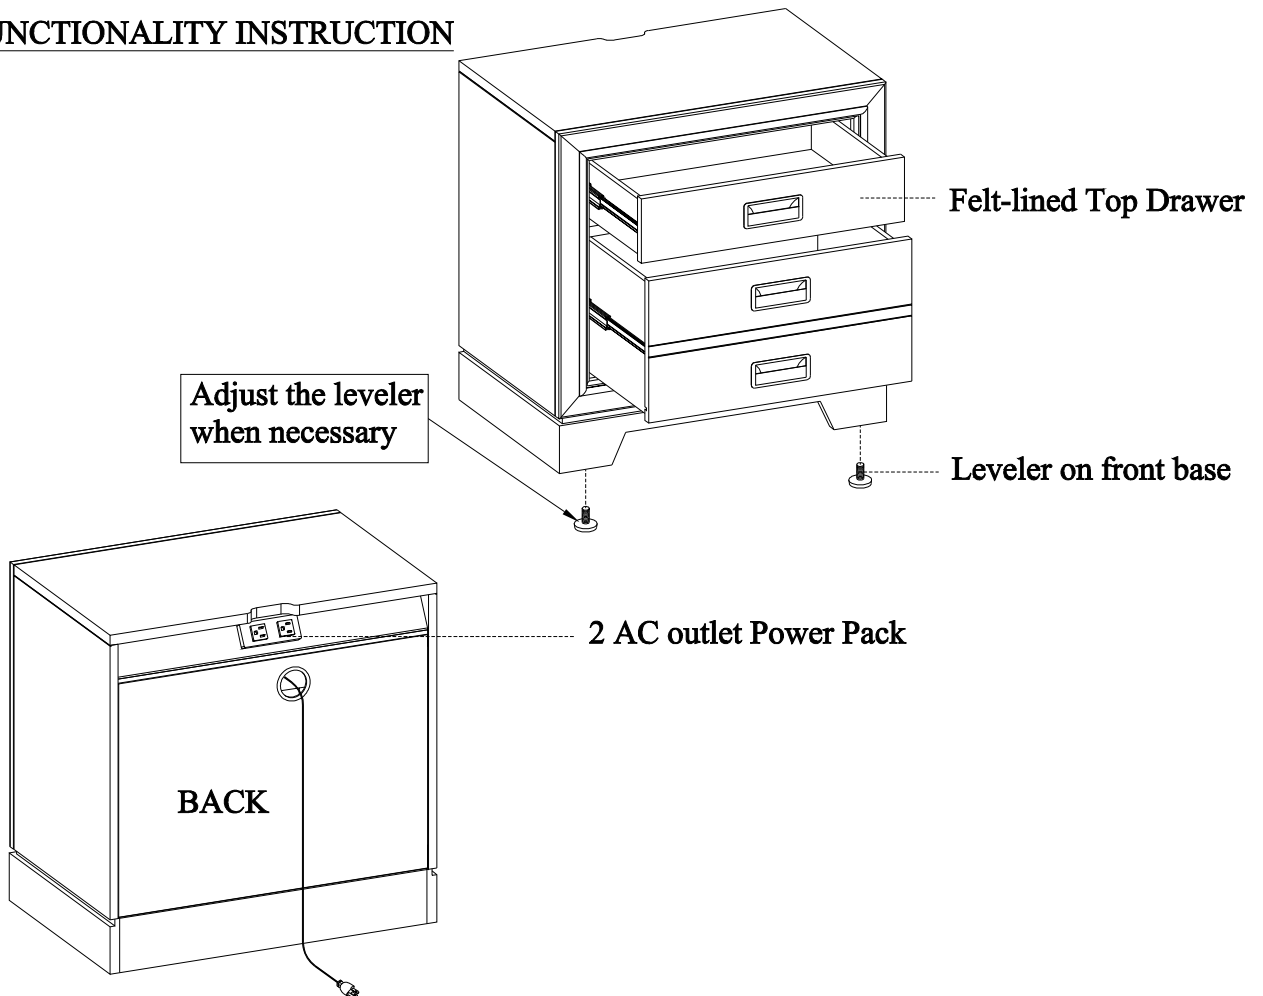

ITEM NO: IFS-450-BLC/CAR 2 Dwr Nightstand w/ Power

Thank you for purchasing this quality product. Be sure to check all packing material carefully for small parts that may come loose inside the carton during shipment.

IFS-450-BLC/CAR

BEFORE USING THIS PRODUCT PLEASE READ, UNDERSTAND, AND FOLLOW THESE INSTRUCTIONS.
Save these instructions for future reference.

FUNCTIONALITY INSTRUCTION

Adjust the leveler when necessary

Felt-lined Top Drawer

Leveler on front base

2 AC outlet Power Pack

BACK

FOR INDOOR USE ONLY