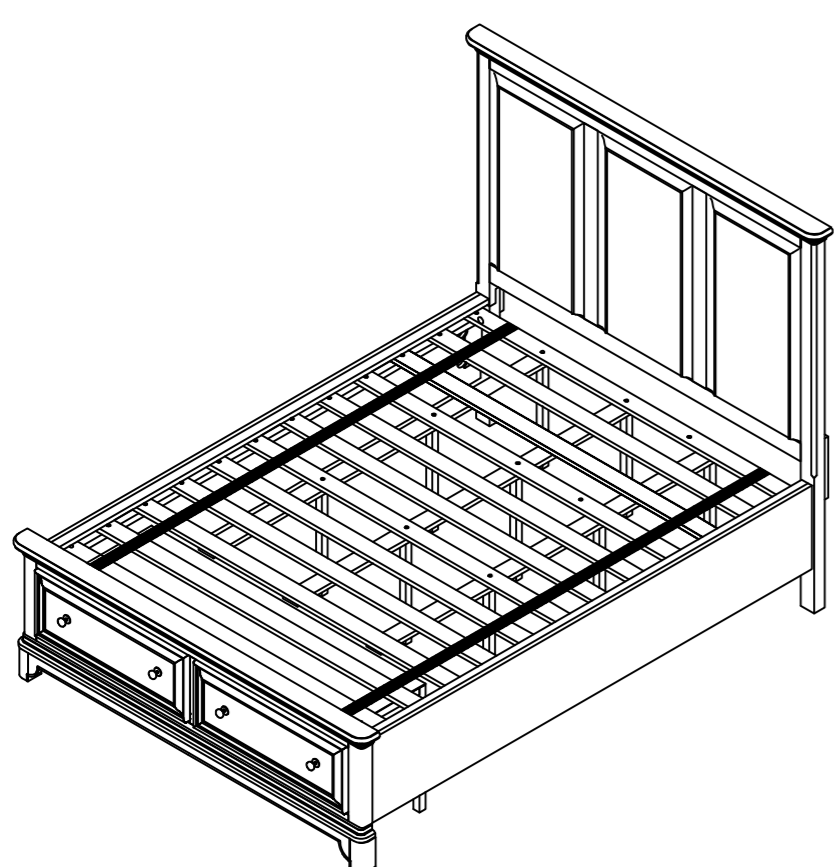

LIVING SPACES

BOX OF HEADBOARD

1	PB3341-56HB		x1
2	PB3341-54SR		x1
3	PB3341-54HL1		x1
4	PB3341-54HL2		x1
5	PB3341-54MP		x2
E	PB3341-65-HD-E		x20
F	PB3341-65-HD-F		x20
G	PB3341-65-HD-G		x20
H	PB3341-65-HD-H		x1

BOX OF FOOTBOARD, SLATS, SUPPORT LEGS

6	PB3341-65FB		x1
8	P99-00KRS-SFB-FC		x12
9	P99-00KBS-SFB-FC		x3
10	PB3341-65SS		x9

BOX OF SIDE RAILS

7	PB3341-75SR		x2
11	PB3341-74CL		x2
A	PB3341-55H-HD-A		x8
B	PB3341-55H-HD-B		x8
C	PB3341-55H-HD-C		x8
D	PB3341-55H-HD-D		x1
E	PB3341-65-HD-E		x12
F	PB3341-65-HD-F		x12
I	P99-00SR		x27
J	PB3341-65-HD-J		x12

KINCAID

106416 - 106411 - 106413
B3341-64H-65F-74R

COMPLETE CAL.KING PANEL STORAGE BED