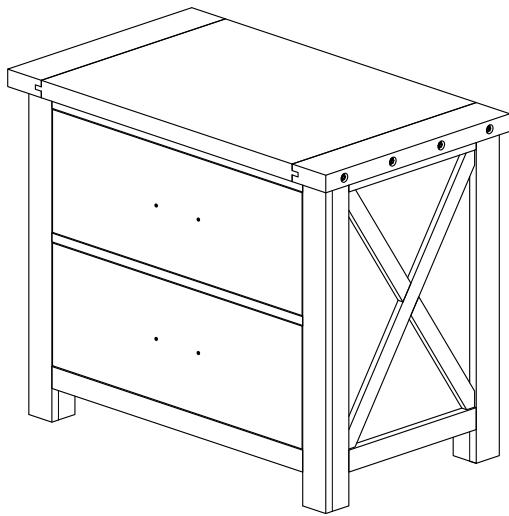

YOSEMITE LATERAL FILE ASSEMBLY INSTRUCTIONS

A. LATERAL FILE 1PC

YOSEMITE LATERAL FILE
ASSEMBLED

HARDWARE ENCLOSED IN BOX

1	HANDLE U128	02 PCS	2	BOLT (M4 x 35 MM)	04 PCS
					

TOOL REQUIRED

PHILLIPS HEAD SCREW
DRIVER NOT PROVIDED