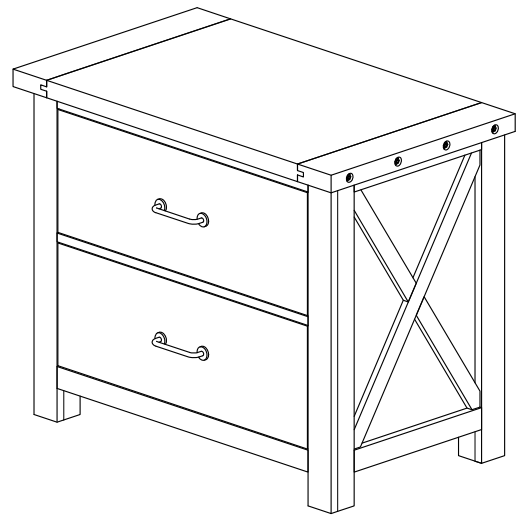

YOSEMITE LATERAL FILE ASSEMBLY INSTRUCTIONS

A. LATERAL FILE 1PC

YOSEMITE LATERAL FILE
ASSEMBLED

HARDWARE ENCLOSED IN BOX

1	HANDLE U128	02 PCS	2	BOLT (M4 x 35 MM)	04 PCS
					

TOOL REQUIRED

PHILLIPS HEAD SCREW
DRIVER NOT PROVIDED